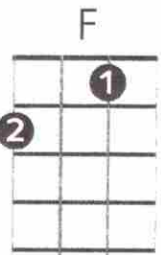

Silent Night – Mohr, Gruber (1818) - Waltz (3/4 time)

Intro: C // G7 // C // G7 //

Chords

C C G7 C
 Silent night, holy night, All is calm, all is bright

F C
 Round yon Virgin Mother and Child

F C
 Holy Infant so tender and mild

G7 C C G7 C
 Sleep in heavenly peace, Sleep in heavenly peace

C C G7 C
 Silent night, holy night! Shepherds quake at the sight

F C
 Glories stream from heaven afar

F C
 Heavenly hosts sing Alleluia!

G7 C C G7 C
 Christ, the Saviour is born, Christ, the Saviour is born

C C G7 C
 Silent night, holy night, Son of God, love's pure light

F C
 Radiant beams from Thy holy face

F C
 With the dawn of redeeming grace

G7 C C G7 C
 Jesus, Lord, at Thy birth, Jesus, Lord, at Thy birth

Repeat Verse 1

C G7 C
 Sleep in heavenly peace

C - V
C, F, D
Acc