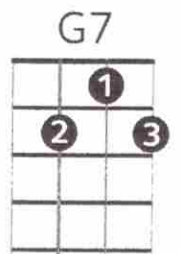

Silent Night – Mohr, Gruber (1818) - Waltz (3/4 time)

Intro: C // G7 // C // G7 //

Chords

C C G7 C
 Silent night, holy night, All is calm, all is bright

F C
 Round yon Virgin Mother and Child

F C
 Holy Infant so tender and mild

G7 C C G7 C
 Sleep in heavenly peace, Sleep in heavenly peace

C C G7 C
 Silent night, holy night! Shepherds quake at the sight

F C
 Glories stream from heaven afar

F C
 Heavenly hosts sing Alleluia!

G7 C C G7 C
 Christ, the Saviour is born, Christ, the Saviour is born

C C G7 C
 Silent night, holy night, Son of God, love's pure light

F C
 Radiant beams from Thy holy face

F C
 With the dawn of redeeming grace

G7 C C G7 C
 Jesus, Lord, at Thy birth, Jesus, Lord, at Thy birth