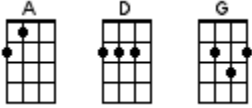

My Ding-A-Ling

Dave Bartholomew 1952 (Chuck Berry live version 1972)

< ~[D]~ means tremolo on the D chord >

INTRO: / 1 2 3 4 / [D] / [D] /

[D] When I was a [G] little bitty boy
My [A] grandmother bought me a [D] cute little toy
[D] Silver bells hangin' [G] on a string
She [A] told me it was my [D] ding-a-ling-a-ling

CHORUS:

Oh [D] my ding-a-ling [G] my ding-a-ling
I [A] want you to play with [D] my ding-a-ling
[D] My ding-a-ling [G] my ding-a-ling
I [A] want you to play with [D] my ding-a-ling [D]

And [D] then mama took me to [G] grammar school
But [A] I stopped off in the [D] vestibule
[D] Ev'ry time that [G] bell would ring
[A] Catch me playin' with my [D] ding-a-ling-a-ling

CHORUS:

Oh [D] my ding-a-ling [G] my ding-a-ling
I [A] want you to play with [D] my ding-a-ling
[D] My ding-a-ling [G] my ding-a-ling
I [A] want you to play with [D] my ding-a-ling [D]

[D] Once I was climbin' the [G] garden walls
I [A] slipped and had a [D] terrible fall
[D] I fell so hard I [G] heard bells ring
But [A] held on to my [D] ding-a-ling-a-ling