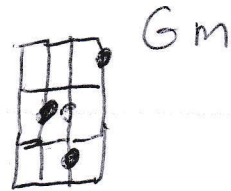

You Are The Sunshine Of My Life

Stevie Wonder

F Gm Am7 ~~Am7~~ Gm
 You are the sunshine of my life
 F Gm F Gm That's why I'll always be around
 F Gm Am7 Cdim F Cdim You are the apple of my eye
 Gm C7 F Gm Forever you'll stay in my heart
 F Gm7 C B G A I feel like this is the beginning
 F Gm G A Though I've loved you for a million years
 D G Dm G And if I thought our love was ending
 G7 C7 I'd find myself drowning in my own tears
 F Gm Am7 Gm You are the sunshine of my life
 F Gm F Gm That's why I'll always stay around
 F Gm Am7 Cdim F Cdim You are the apple of my eye
 Gm C7 F Gm Forever you'll stay in my heart
 F Gm7 C B You must have known that I was lonely
 F Gm G A Because you came to my rescue
 D G Dm G And I know that this must be Heaven
 G7 C7 How could so much love be inside of you?
 F Gm Am7 Gm You are the sunshine of my life, yeah
 F Gm F Gm That's why I'll always stay around
 F Gm Am7 Cdim F Cdim You are the apple of my eye
 F C7 F Gm Forever you'll stay in my soul
 F Gm Am Cdim You are the sunshine of my life, baby
 B Gm G A That's why I'll always stay around
 Can't stop living
 F Gm Am Cdim You are the apple of my eye