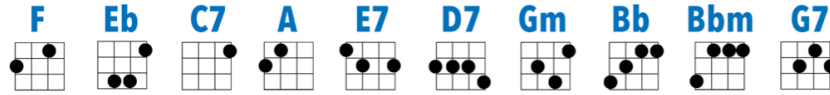

# Always

Irving Berlin

tune  
uke  
G  
C  
E  
A

$\frac{3}{4}$

intro

F `` F `` Eb `` Eb `` F `` F `` F `` C7 ``

verse

F `` F `` F ``  
I'll be loving you Always

C7 `` C7 `` F `` F ``  
With a love that's true Always.

F `` F `` A `` A ``  
When the things you've planned, need a helping hand,

E7 `` E7 `` A `` C ``  
I will understand Always, Always.

F `` F `` F `` F ``  
Days may not be fair Always

D7 `` D7 `` Gm `` Gm ``  
That's when I'll be there Always.

Bb `` Bbm `` F `` G7 ``  
Not for just an hour, not for just a day,

Gm `` C7 `` F `` C7 ``  
Not for just a year, but Always

instrumental verse